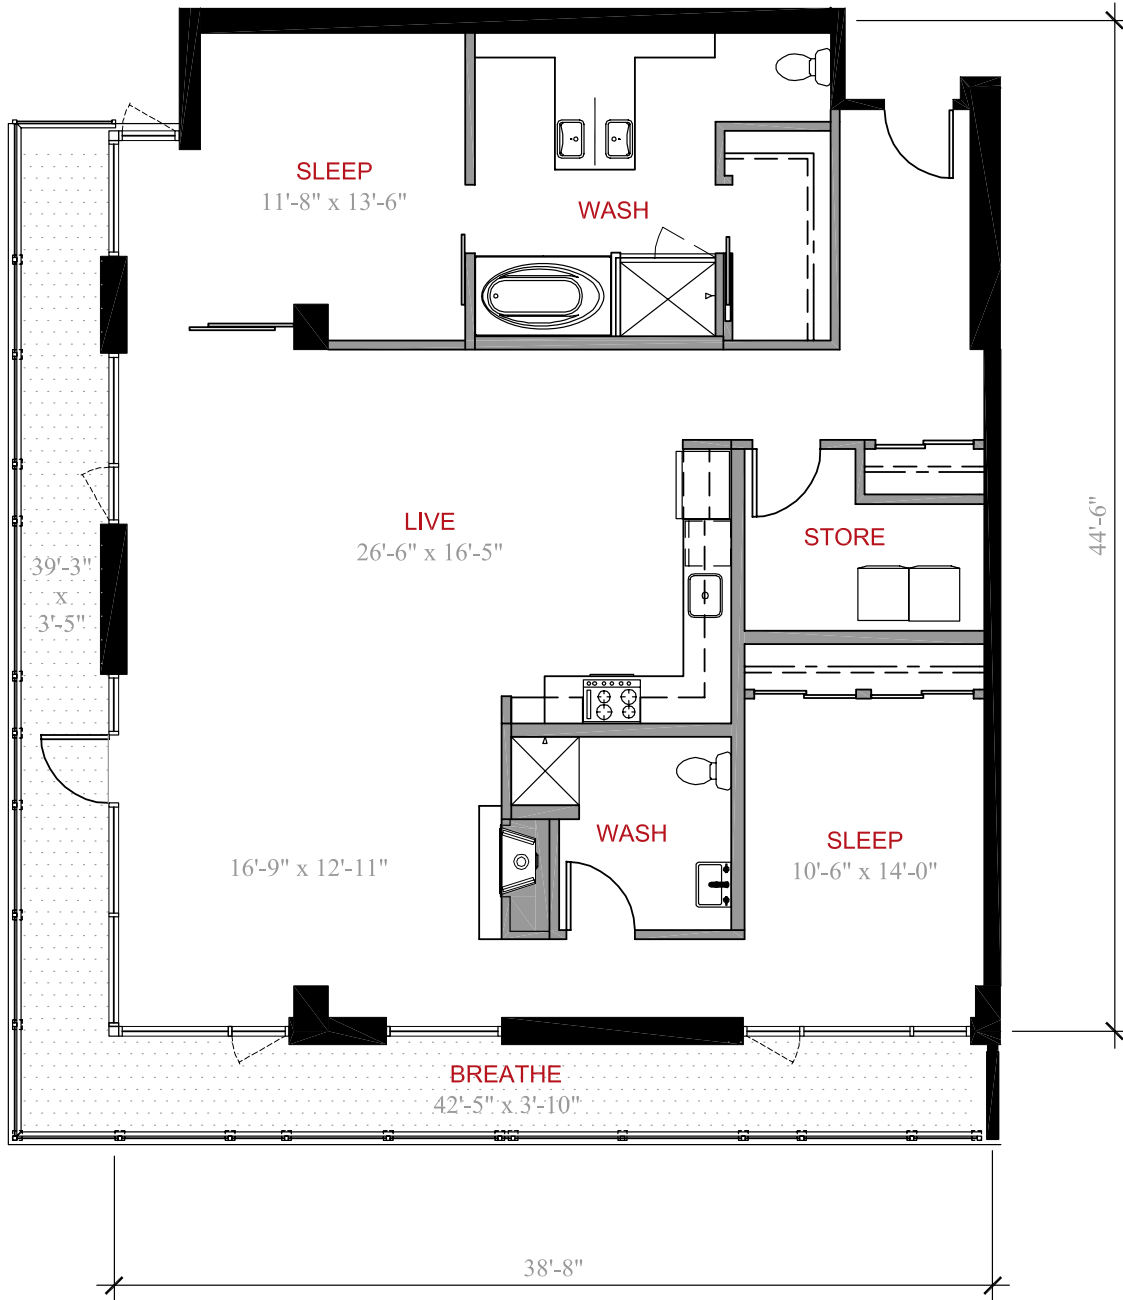

ROLLIN STREET FLATS

HOMES : 201, 301, 401

2 Bedroom / 2 Bath

1,617 Square Feet (Approx.)

Plus 355 Square Foot Deck (Approx.)