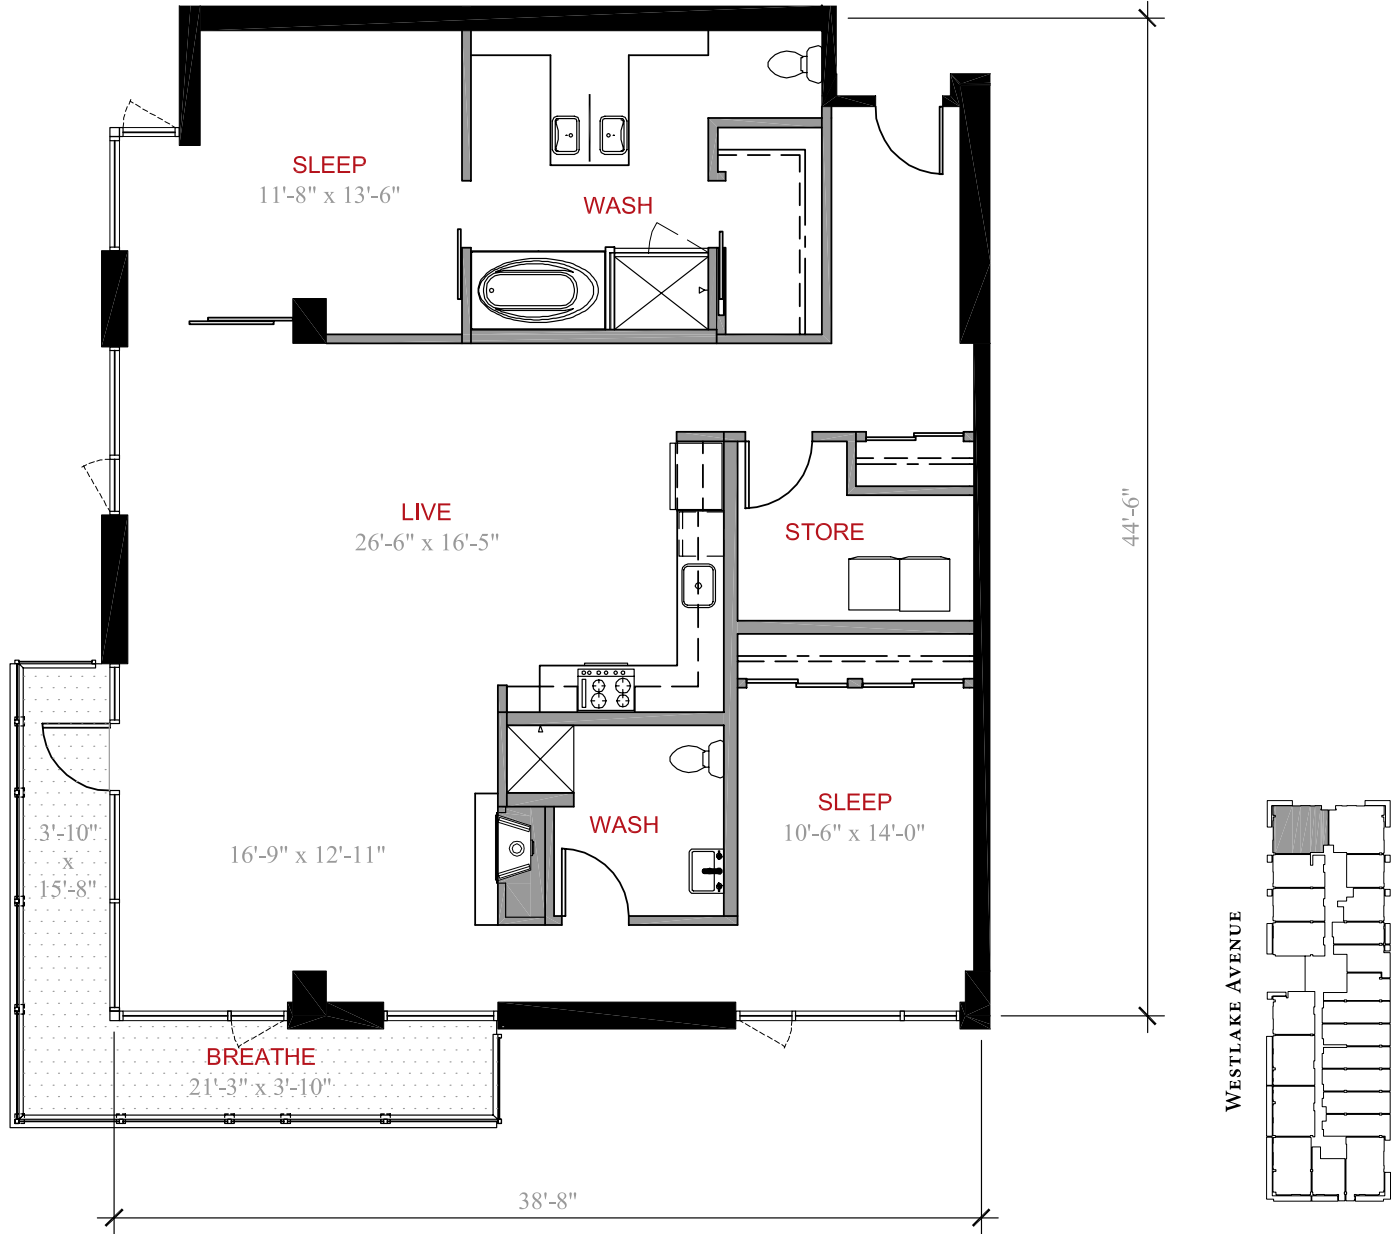

# ROLLIN | STREET

## FLATS

**HOMES : 501 - 1001**

2 Bedroom / 2 Bath

1,617 Square Feet (Approx.)

Plus 159 Square Foot Deck (Approx.)